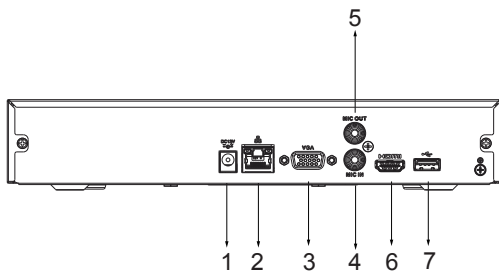

1 DC 12V Power Input	2 Network Port
3 VGA Port	4 AUDIO IN, RCA Connector
5 AUDIO OUT, RCA Connector	6 HDMI Port
7 USB Port