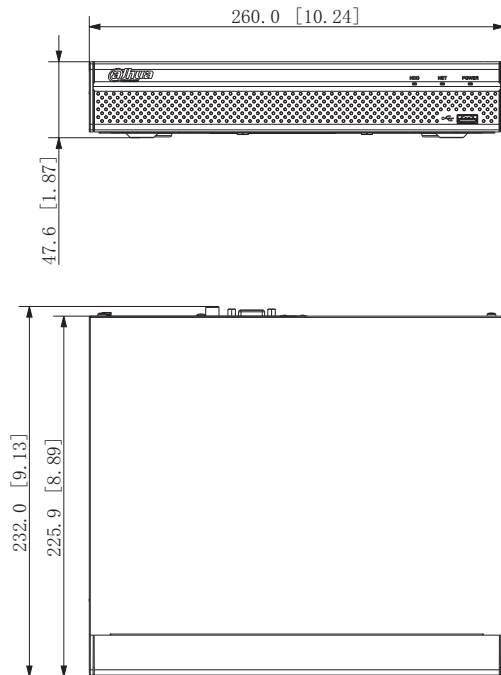

### External Port

HDD	1 SATA port, up to 10 TB for a single HDD. The maximum HDD capacity varies with environment temperature.
-----	--

USB	1 front USB 2.0 port, 1 rear USB 2.0 port
HDMI	1
VGA	1
RCA Input	1
RCA Output	1
Network	1 RJ-45 port (10/100/1000 Mbps)

### General Parameter

Power Supply	DC12V, 2A
Power Consumption	Total output of NVR is ≤ 10W (without HDD)
Net Weight	0.81 kg (1.79 lb) (without HDD)
Gross weight	1.41 kg (3.11 lb) (without HDD)
Dimensions	260 mm × 232.5 mm × 50.3 mm (W × L × H) 10.24 inch × 9.15 inch × 1.98 inch (W × L × H)
Packaging Dimensions	89 mm × 333 mm × 315 mm (W × L × H) 3.50 inch × 13.11 inch × 12.40 inch (W × L × H)
Operating Temperature	-10°C to +55°C (+14°F to +131°F)
Storage Temperature	0°C to +40°C (+32°F to +104°F)
Operating Humidity	10%–90%
Storage Humidity	30%–85%
Operating Altitude	3000 m (9843 ft)
Installation	Desktop mounted
Certification	CE/FCC

### Dimensions (mm[inch])